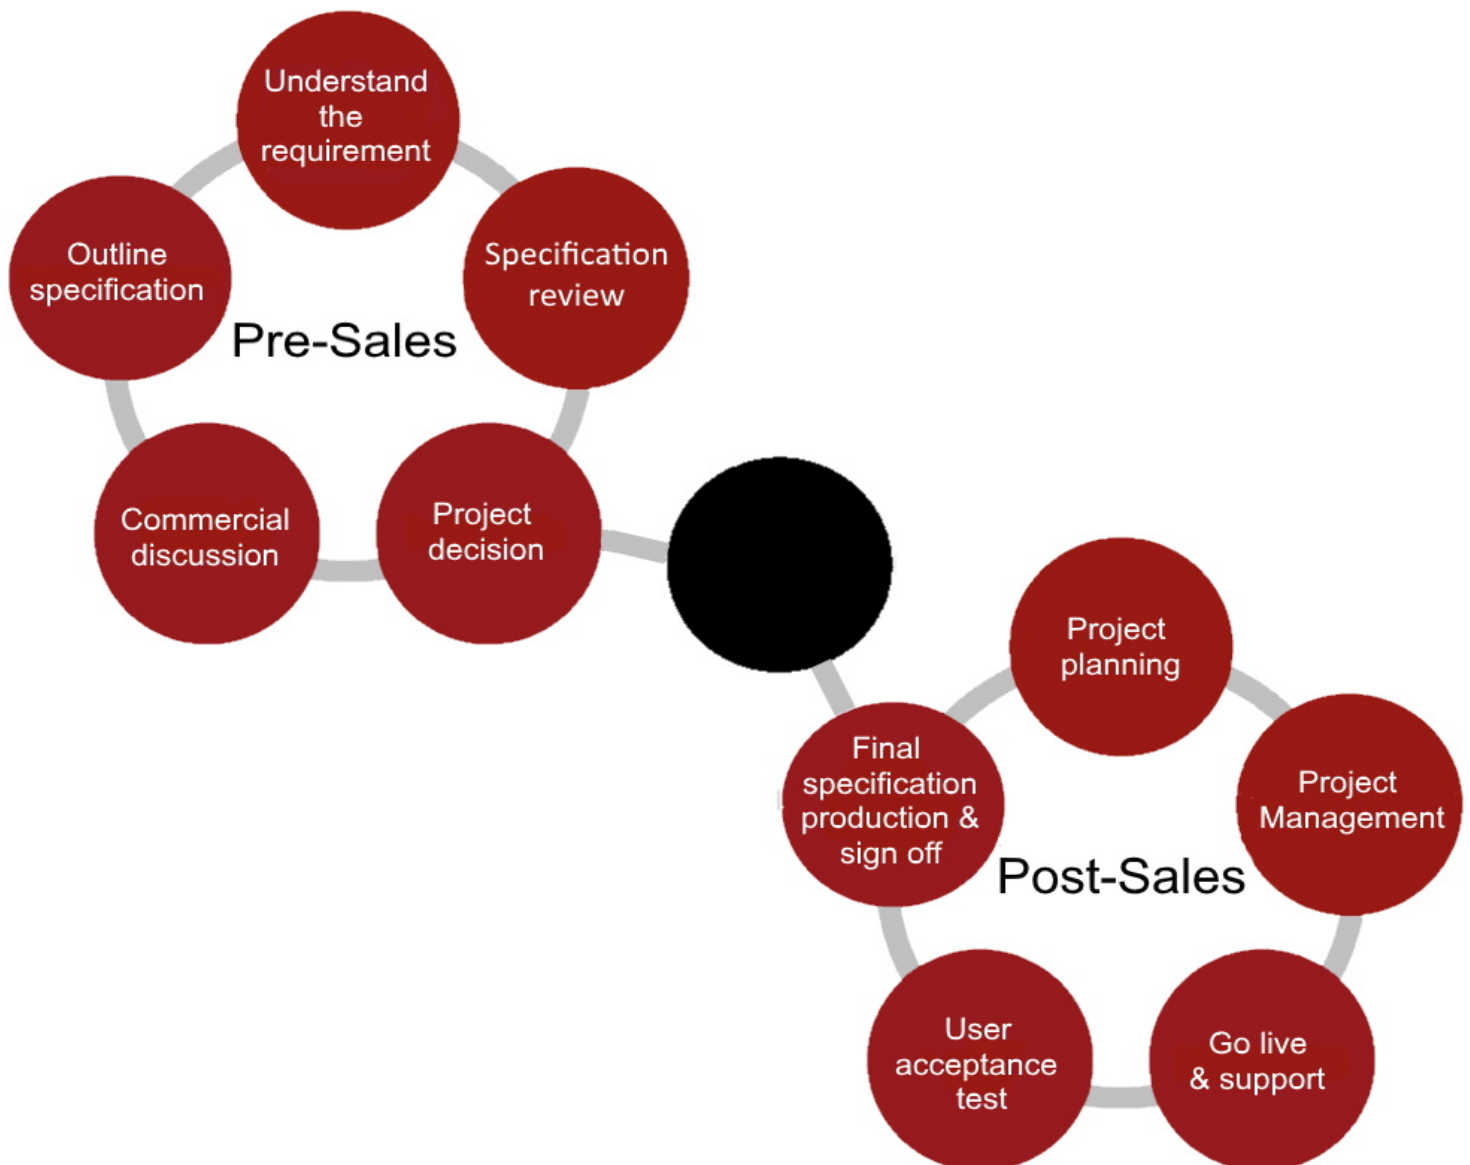

# BRIDGEWMS

The Complete Warehouse Solution

## Project Process

MJM Data Capture is continuously evolving and with over 30 years' experience helping UK businesses across a range of industries. The BridgeWMS incorporates all aspects of Warehouse Management for faster fulfilment and most accurate day-to-day warehouse activities. BridgeWMS is the ideal solution for any business looking for a streamlined process that drives maximum accuracy and efficiency. Whether you are managing a small stock room or multiple external warehouses. BridgeWMS provides a tailored solution for driving the ultimate practice in all your daily warehouse activities. Through BridgeWMS your business can save time, reduce costs and promote business growth.

Specialists in Mobile Computing, Data Capture & Warehouse Management