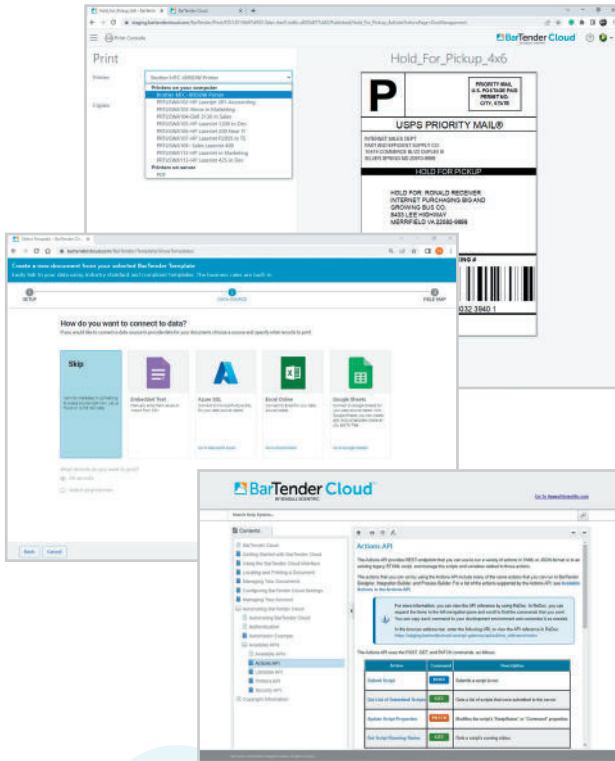

# BarTender Cloud™

Simple. Easy. Powerful.

## A simpler way to print, an easier way to manage

BarTender Cloud™ helps you standardize and control your label operations across your organization and throughout your external supplier ecosystems with greater ease and reduced IT costs – no IT hardware/software required.

### Print and manage your labels efficiently

- ▶ Optimized, high performance printing from desktop and mobile devices – let us manage printer drivers