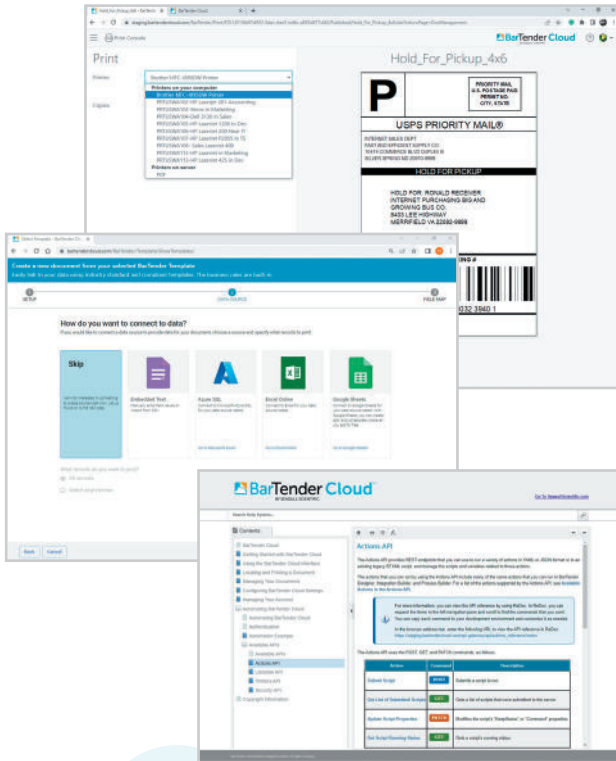

BarTender Cloud™

Simple. Easy. Powerful.

A simpler way to print, an easier way to manage

BarTender Cloud™ helps you standardize and control your label operations across your organization and throughout your external supplier ecosystems with greater ease and reduced IT costs – no IT hardware/software required.

Print and manage your labels efficiently

- ▶ Optimized, high performance printing from desktop and mobile devices – let us manage printer drivers

Design labels to your needs

- ▶ Choose your label from our Template Library or upload your own custom label design

Easily connect your data

- ▶ Easily connect your cloud label data for increased accuracy and traceability

Integrate to any business applications

- ▶ Seamlessly integrate with your ERP, WMS or MES system

Manage your security and systems

1

SELECT LABEL

2

CONNECT TO DATA

3

PRINT

Elevate all aspects of your labeling operations

WAREHOUSE